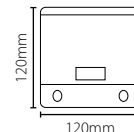

More information <http://paxton.info/1009>

Proximity hands free interface - Plastic housing

Sales code 477-222

Price £110.00

More information <http://paxton.info/619>

Paxton 12V 1A DC power supply - Plastic housing