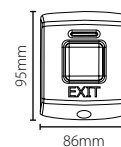

Sales code 336-310

Price £32.00

More information <http://paxton.info/188>

Paxton exit button - E50

Sales code 356-310

Price £32.00

More information <http://paxton.info/188>

Paxton exit button - E75