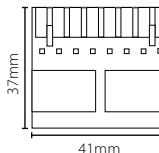

Paxton reader port connector - Pack of 5

Sales code 325-030

Price £30.00

More information <http://paxton.info/1325>