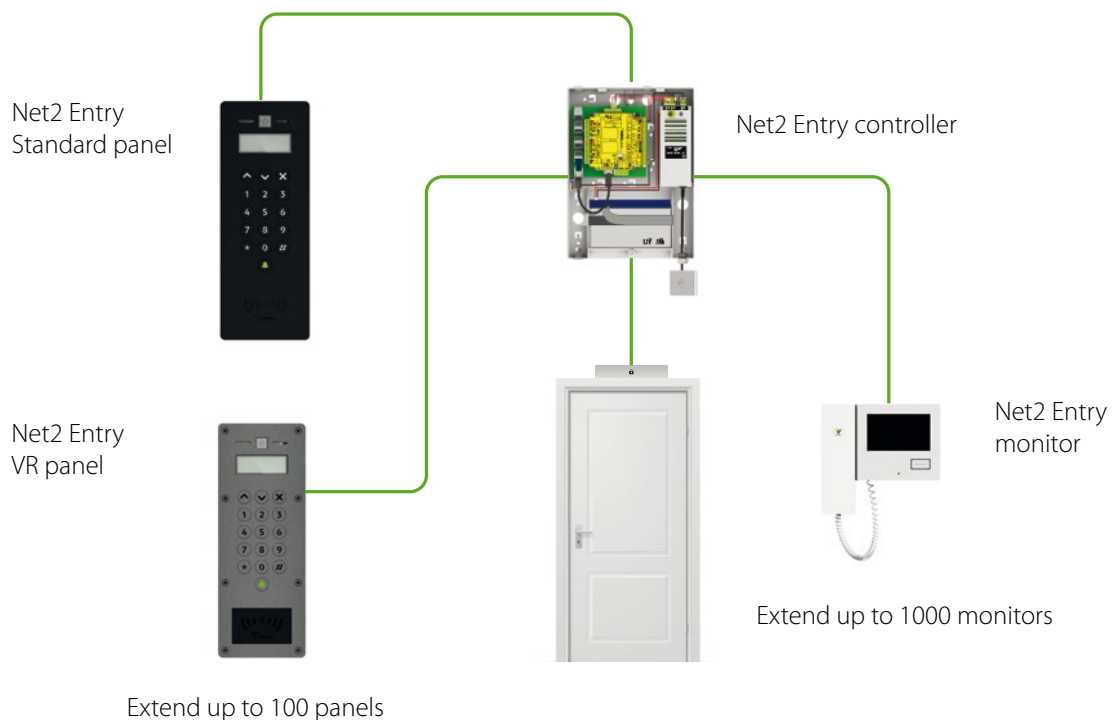

Sales code 121-005
Price £245.00
More information <http://paxton.info/1304>

Door Entry

24 Door Entry

Net2 Entry - A smart, simple door entry system

Net2 Entry is a door entry system that works standalone or alongside Net2 access control, combining door entry with key features of Net2. Net2 Entry is a scalable solution, allowing expansion of up to a hundred panels and a thousand monitors.

- Just 3 components - monitor, panel and door controller
- Slimline panel available in flush, surface and rain-hood versions – suitable for a range of environments
- SIP compatibility – the door can be answered from smartphone, tablet or PC*
- Intruder alarm integration – customers set the alarm in Net2 from the Net2 Entry panel for extra convenience
- Super tough IK10 rated vandal resistant panel option in 316L marine grade stainless steel
- Reads Paxton and MIFARE® token technology
- Pan/tilt camera functionality to capture an angled view
- Low light sensitivity camera – ideal for use day or night
- Standard panel features high contrast backlit keypad
- Add a secondary IP camera for higher security sites
- Video voicemail, enables visitors to leave a video message
- Available in two variants: the Net2 Entry Standard panel in anthracite grey and the Net2 Entry VR panel in stainless steel
- IP55 rating – suitable for all weather conditions

*3rd party app required

Net2 Entry - VR panel, surface mount

295mm
110mm

Sales code 337-520
Price £895.00
More information <http://paxton.info/2377>

Net2 Entry - VR panel, flush mount

336mm
150mm

Sales code 337-500
Price £895.00
More information <http://paxton.info/2377>