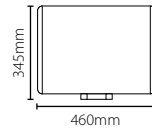

Net2 plus demo case

Sales code 541-427
Price £160.00
More information <http://paxton.info/1315>