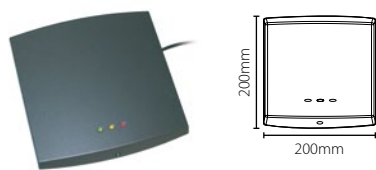

Proximity reader - P200

Sales code 323-110
Price £115.00
More information <http://paxton.info/1038>