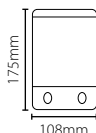

More information <http://paxton.info/1009>

Proximity hands free interface - Plastic housing

Sales code 477-222

Price £110.00

More information <http://paxton.info/619>

Paxton 12V 1A DC power supply - Plastic housing