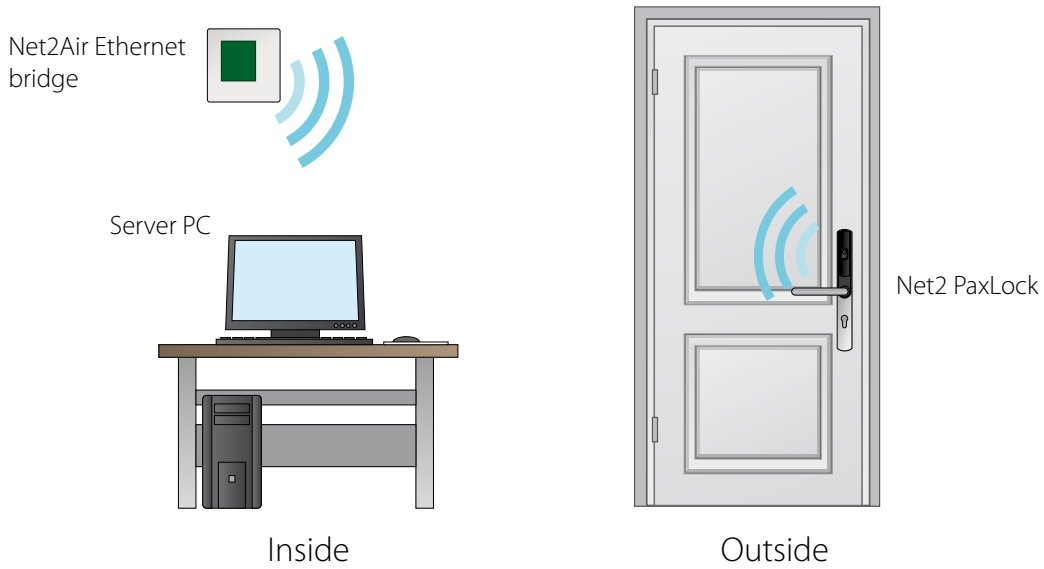

Net2 nano

- A wireless single door controller
- Communicates to the server PC using Net2Air technology via a Net2Air bridge
- No cable required between Net2 nano and the server PC, reducing installation time

Net2 nano 1 door controller - 12V 2A PSU, Plastic cabinet

Sales code 654-772
 Price £275.00
 More information <http://paxton.info/1294>

8 Wireless Controllers - Net2 PaxLock

Net2 PaxLock

- A wireless networked access control system in a slimline door handle
- Manage reports in the Net2 software in real time
- Communicates to the server PC using Net2Air technology via a Net2Air bridge
- Full battery management system
- MIFARE® or Net2 Proximity compatible versions available