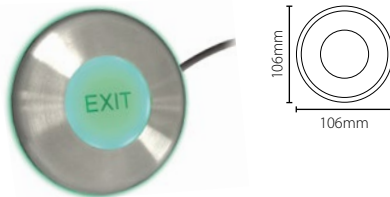

Sales code 376-310

Price £32.00

More information <http://paxton.info/188>

Paxton exit button - E75, Screw connector

Sales code 376-320
 Price £32.00
 More information <http://paxton.info/188>

Paxton marine exit button