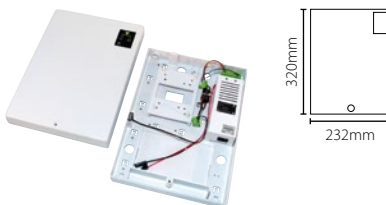

Paxton 12V 2A DC power supply - Plastic cabinet

Sales code 857-250
Price £95.00
More information <http://paxton.info/1249>