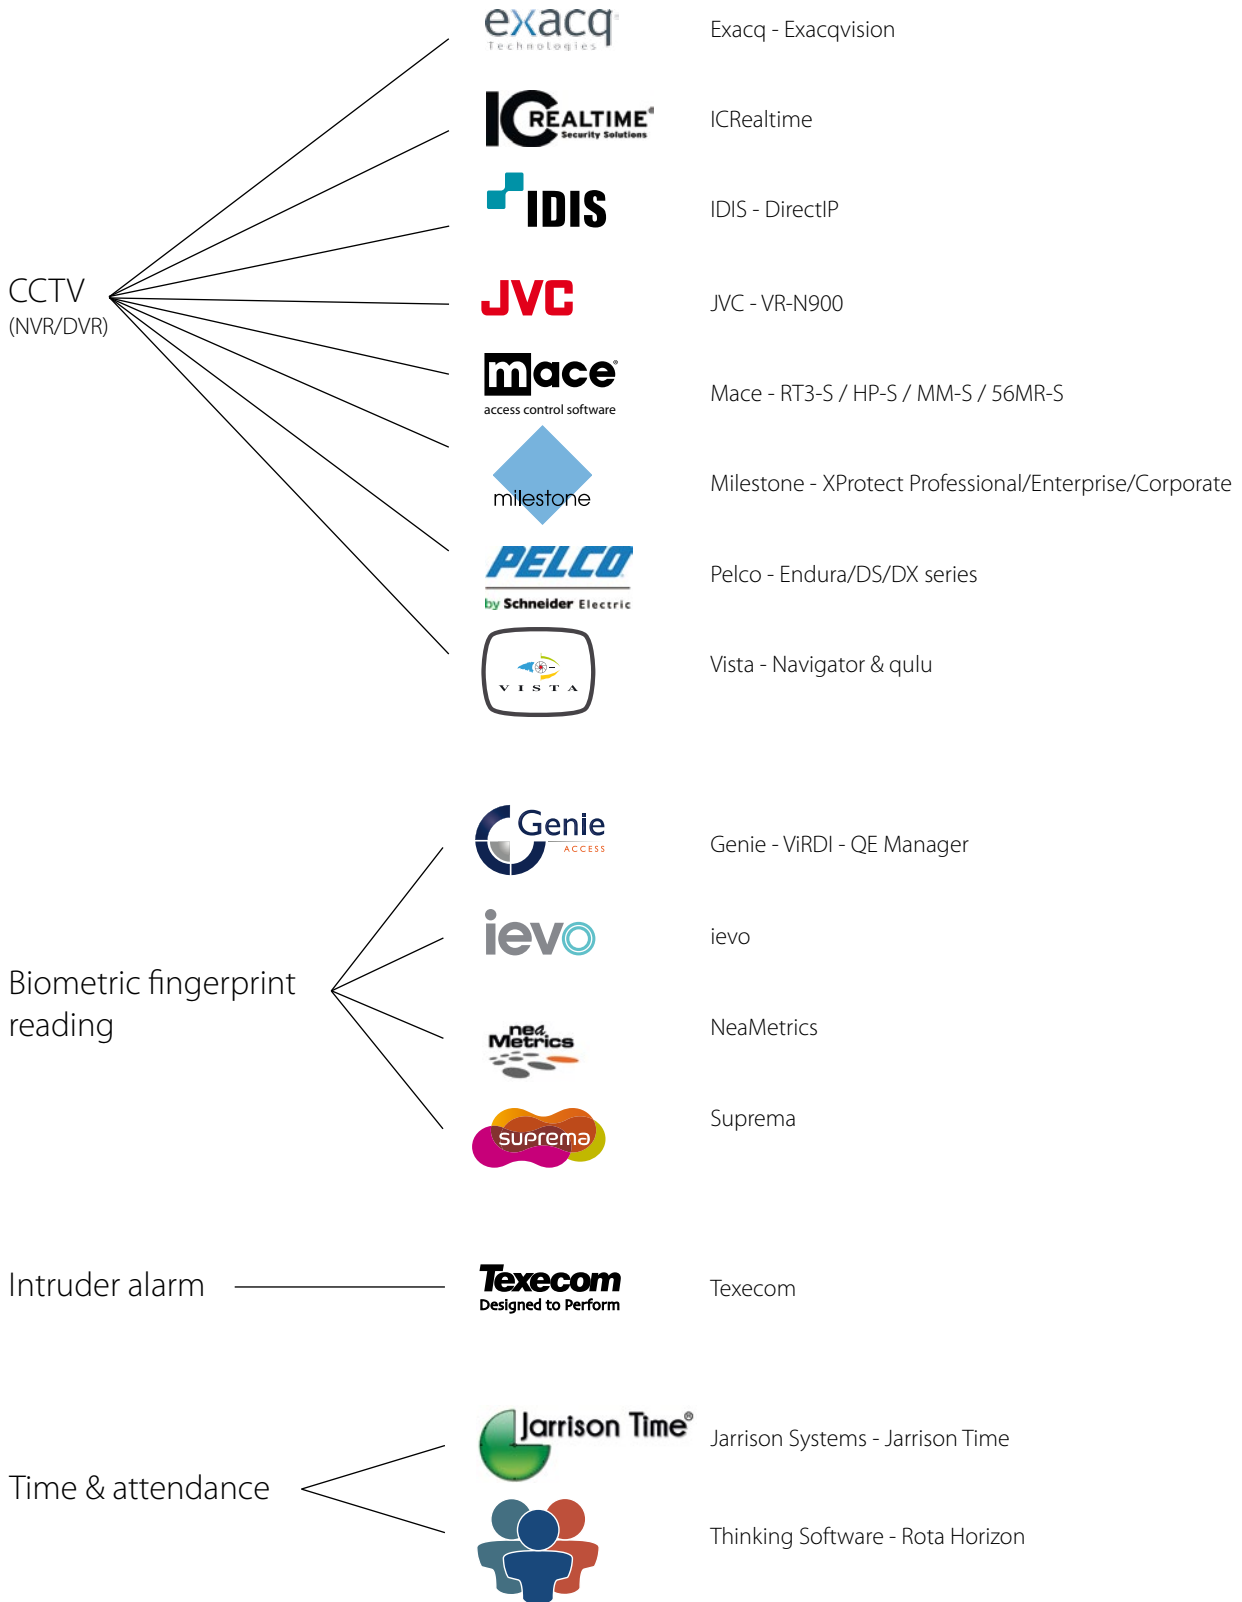

Sales code 325-010
 Price £28.00
 More information <http://paxton.info/1320>

38 Net2|Integration

As UK market leaders in access control, Paxton want to ensure that we are providing the most sophisticated solutions available. We do this by working with quality manufacturers to provide the best of breed solutions and making them available to you. You can see a map of our Net2 integration eco system below.