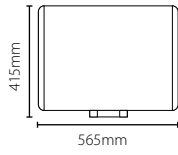

You can use our demo products to show your customers the real benefits of Paxton systems.

Net2 PaxLock demo case

Sales code 901-999
Price £250.00
More information <http://paxton.info/1315>