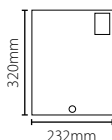

Paxton 12V 2A DC power supply - Plastic cabinet

Sales code 857-250

Price £95.00

More information <http://paxton.info/1249>