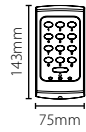

14 Net2 Readers

TOUCHLOCK stainless steel keypad - K75

Sales code 372-110
Price £80.00
More information <http://paxton.info/1050>