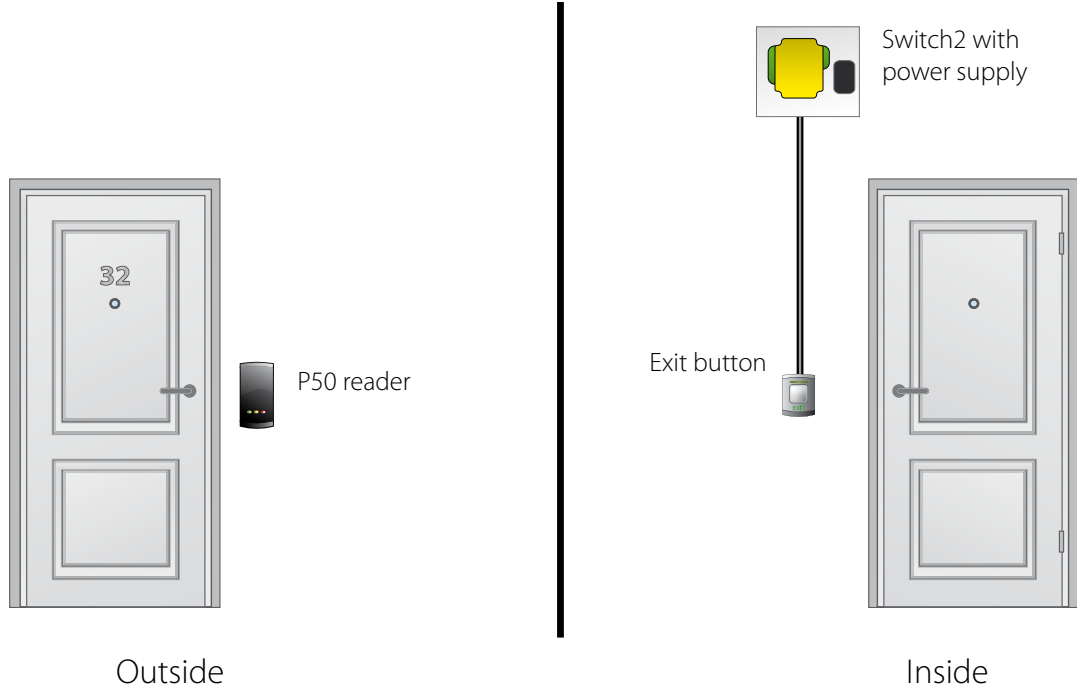

Net2 Entry - Standard panel, surface mount with rain hood - Single door kit

Sales code 337-415
 Price £1195.00
 More information <http://paxton.info/2377>

Net2 Entry - Demo case

Sales code 337-430
 Price £495.00
 More information <http://paxton.info/1315>

Standalone Access Control

28 Standalone - Switch2

Switch2

Switch2 is a standalone system that comes as a separate single door controller and reader. The door controller is fitted on the secure side of the door, with the reader fitted on the other side. Switch2 offers a secure solution for customers wishing to control door access, who do not need the reports on users' movements provided by a PC based access control system.