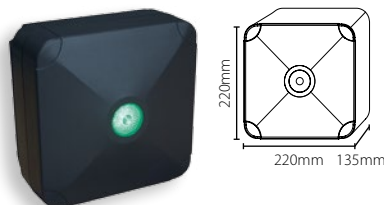

Proximity long range reader

Sales code 313-110
Price £285.00
More information <http://paxton.info/1043>