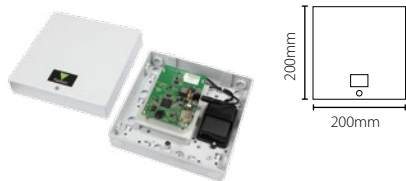

Net2Air bridge - Ethernet, PoE,
Plastic housing

Sales code 477-901
Price £180.00
More information <http://paxton.info/1387>

These products may be used with Net2 PaxLock to aid installation on a variety of doors.

PaxLock - Mortice sash lock -
72mm centre