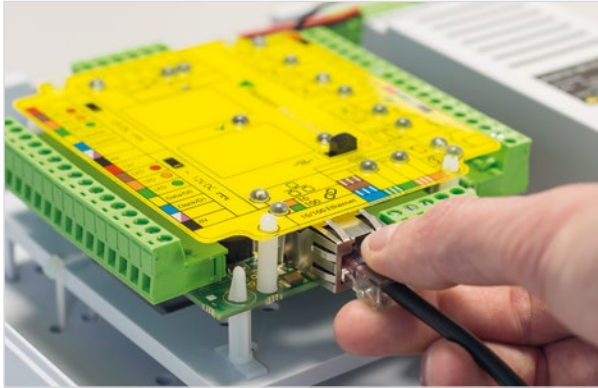

40 More Information

Free Training

We offer practical training for our complete range of networked, standalone and door entry products. Sessions are designed to provide you with the essential knowledge needed to install Paxton products quickly and efficiently.

- Ensure accurate installation
- Reduce time on site
- Courses are free of charge
- Materials and equipment provided

For more information and to book a session, go to <http://paxton.info/1940>.