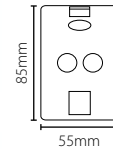

Switch2 hands free keycard - Green, pack of 10

Sales code 870-010G
Price £330.00
More information <http://paxton.info/1424>