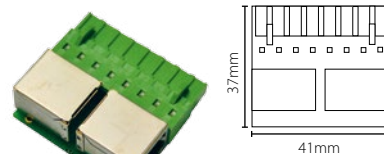

Paxton reader port connector - Pack of 5

Sales code 325-030
Price £30.00
More information <http://paxton.info/1325>