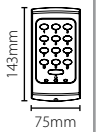

Proximity metal keypad, MIFARE® - KP75

Sales code 375-130
Price £135.00
More information <http://paxton.info/2345>