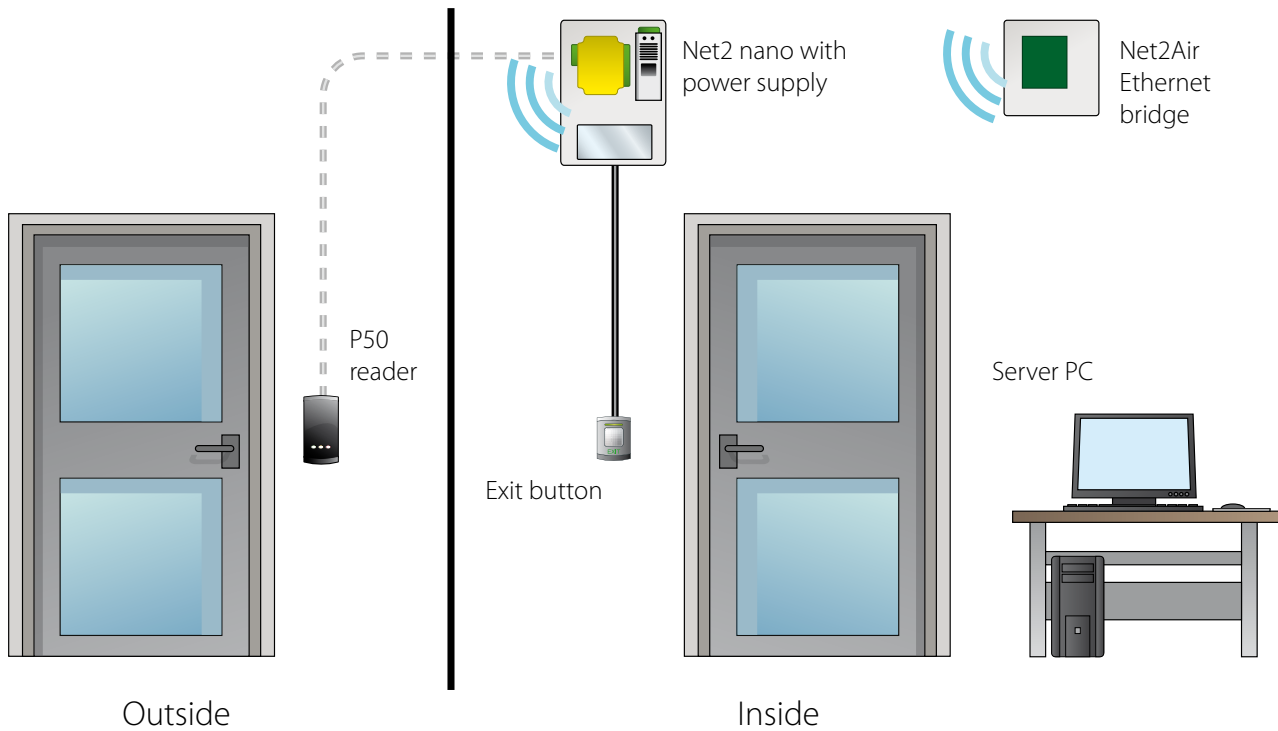

- Pan/tilt camera functionality to capture an angled view
- New standard and VR panel, improved look and feel
- Flush mount, surface mount and surface mount with rain hood available
- New grouping feature with Net2 Entry v2.14 enables smart management of multi-tenant buildings
- Multi-format reader, reads Paxton and MIFARE® token technology
- Standard panel features high contrast backlit keypad
- Intelligent panel design displays occupants by name
- Intuitive user interface for secondary ONVIF compliant camera integration
- SIP compatible, with a wider range of 3rd party products

Net2 nano

- A wireless single door controller
- Communicates to the server PC using Net2Air technology via a Net2Air bridge
- No cable required between Net2 nano and the server PC, reducing installation time