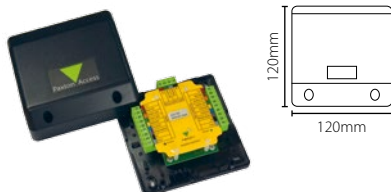

Proximity hands free interface - Plastic housing

Sales code 477-222
Price £110.00
More information <http://paxton.info/619>