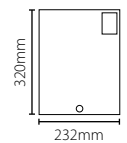

Net2 nano 1 door controller - 12V 2A PSU, Plastic cabinet

Sales code 654-772
Price £275.00
More information <http://paxton.info/1294>