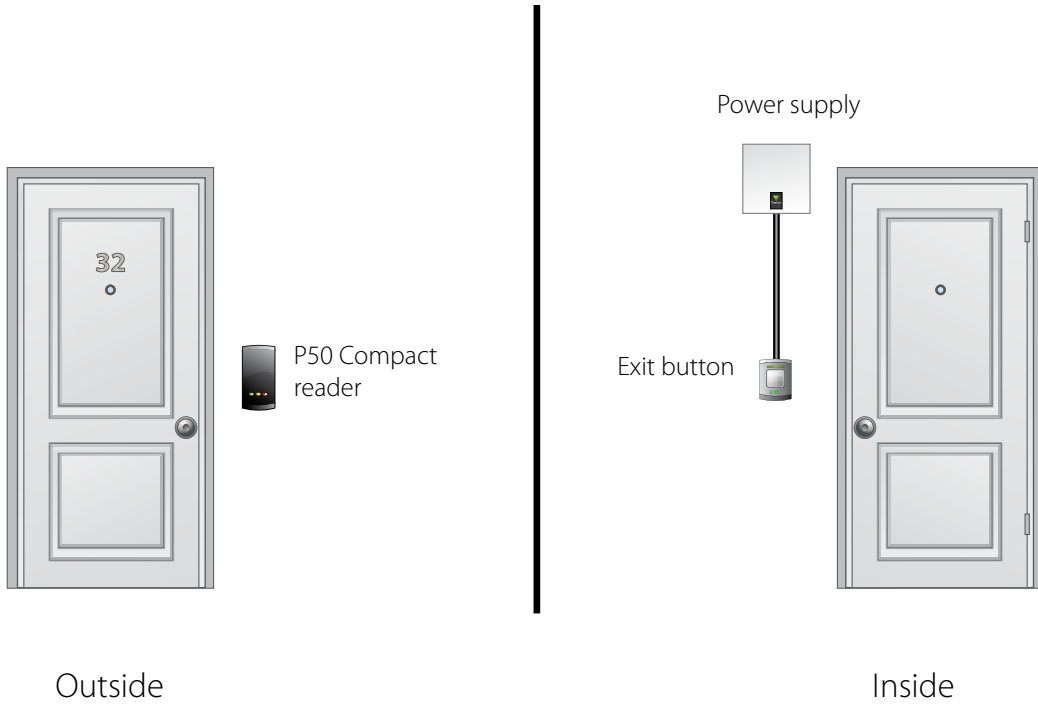

32 Standalone - Compact

Compact

Compact is a standalone solution where all the electronics are housed within the reader. Compact is suitable for low security internal doors requiring a cost-effective solution.

Compact proximity reader - P38

78mm
38mm

Sales code 333-210
Price £145.00
More information <http://paxton.info/1260>

Compact proximity reader - P50 *Best seller*

100mm
50mm

Sales code 353-210
Price £145.00
More information <http://paxton.info/1260>

Compact proximity reader - P75

143mm
75mm

Sales code 373-210
Price £145.00
More information <http://paxton.info/1260>

Compact proximity reader - P75, Screw connector

143mm
75mm

Sales code 373-220
Price £145.00
More information <http://paxton.info/1260>

Compact proximity vandal proof reader

20mm
60mm 9mm 48mm 30mm

Sales code 326-735
Price £190.00
More information <http://paxton.info/1270>

Compact CARDLOCK reader - Satin chrome

89mm
34mm

Sales code 945-803SC
Price £235.00
More information <http://paxton.info/1280>