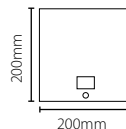

Net2 I/O board - Plastic housing

Sales code 385-710
Price £260.00
More information <http://paxton.info/1343>