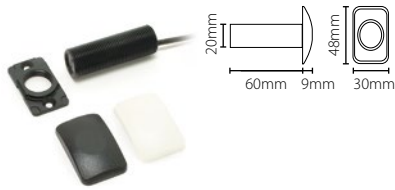

30 Switch2 Readers

Proximity vandal proof reader

Sales code 568-855
Price £150.00
More information <http://paxton.info/1046>