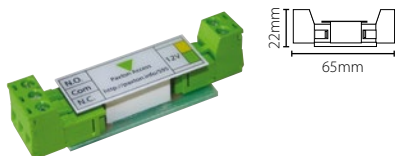

Compact relay module - Pack of 5

Sales code 325-010
Price £28.00
More information <http://paxton.info/1320>