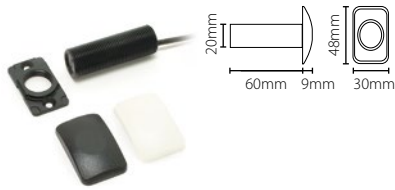

12 Net2 Readers

Proximity vandal proof reader

Sales code 568-855
Price £150.00
More information <http://paxton.info/1046>