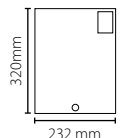

Net2 I/O board - Plastic housing

Sales code 385-710
 Price £260.00
 More information <http://paxton.info/1343>

Net2 I/O board - 12V 2A PSU, Plastic cabinet

Sales code 411-623
 Price £320.00
 More information <http://paxton.info/1343>