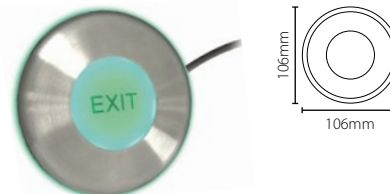

Paxton marine exit button

Sales code 593-721
Price £110.00
More information <http://paxton.info/188>