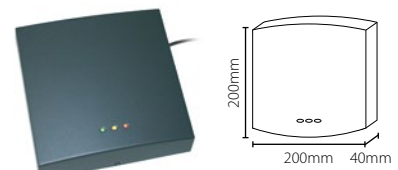

Proximity reader - P200, Metal mount

Sales code 324-110
Price £115.00
More information <http://paxton.info/1038>