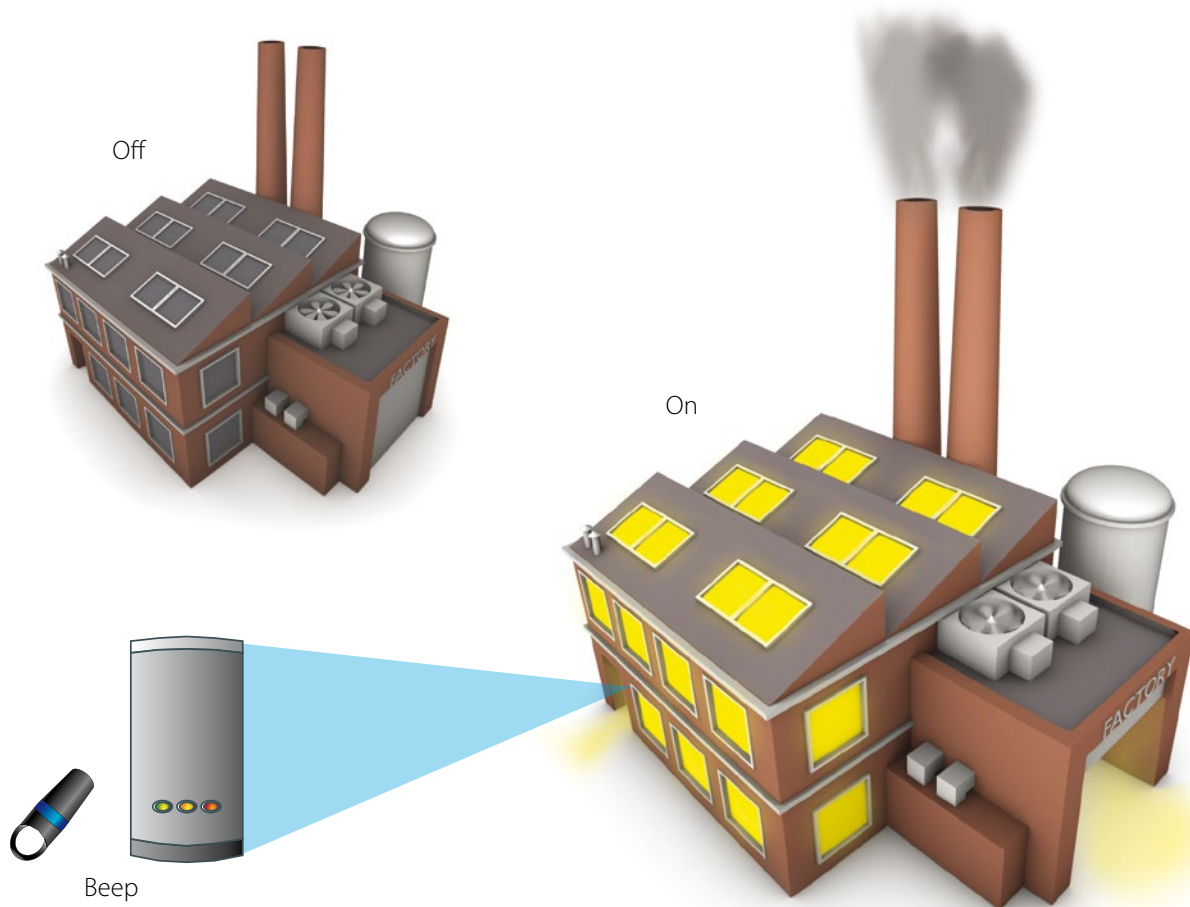

10 Building Control - I/O Board

The Net2 I/O board is a simple, yet powerful addition to the Net2 system. It can be wired alongside a Net2 door controller, to switch power on and off to electrical equipment to save money and energy. The Net2 I/O board can control lighting, heating, water and air-conditioning by using the Triggers and Actions application in the Net2 software. These actions can be programmed for a particular time, or in response to a specific Net2 event.

- Connect directly to a LAN/WAN only
- Enable integration with lighting, heating and more
- 4 inputs and 4 outputs on the Net2 I/O board

Please note, Net2 I/O boards work as part of the Net2 system. They are not door controllers.

When a valid fob is presented to the reader, the I/O board can be programmed to trigger the power to lighting, heating and electrical equipment.

Net2 I/O board

Sales code 489-710
Price £245.00
More information <http://paxton.info/1343>

Net2 I/O board - Plastic housing

Sales code 385-710
Price £260.00
More information <http://paxton.info/1343>

Net2 I/O board - 12V 2A PSU, Plastic cabinet

Sales code 411-623
Price £320.00
More information <http://paxton.info/1343>