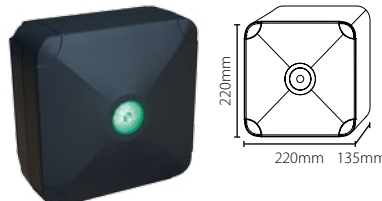

Proximity long range reader

Sales code 313-110
Price £285.00
More information <http://paxton.info/1043>