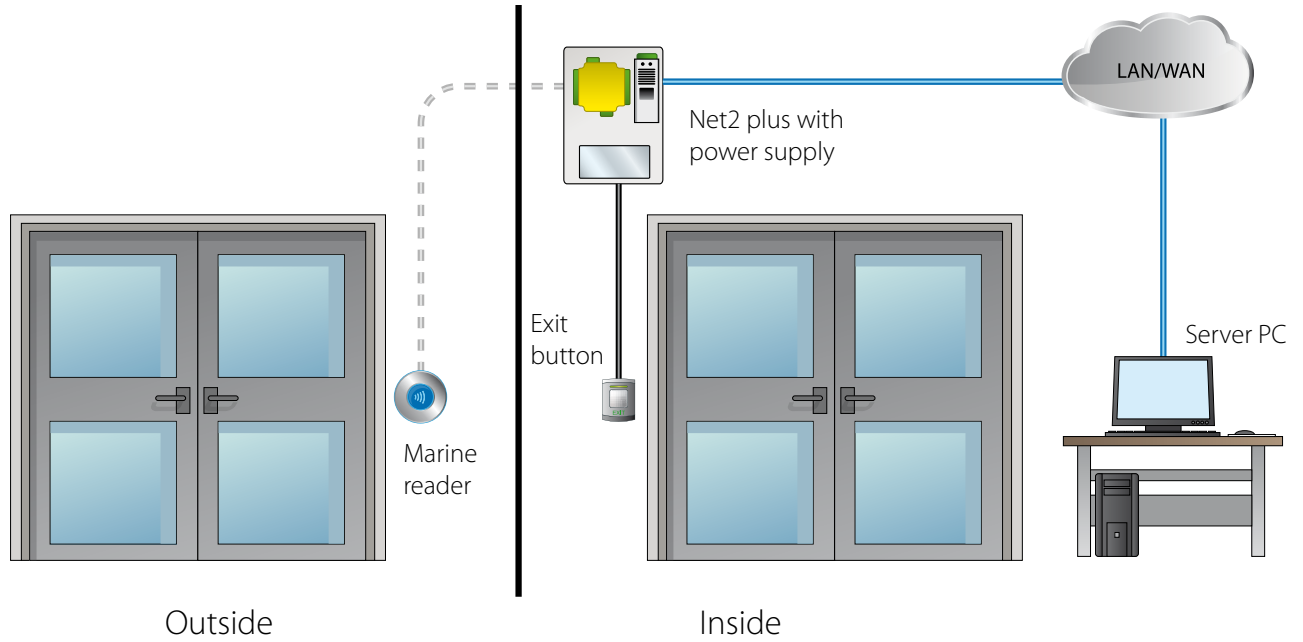

Door Entry

Our door entry system, Net2 Entry, is an advanced one cable door entry system with built-in access control capabilities.

Standalone Access Control

Our standalone access control is a non-networked system made up of readers or simple door controllers located at each door. Standalone systems are administered via the use of tokens or card packs.

We have two types of Standalone system, Compact and Switch 2.

New in this edition

Brand new Net2 Entry door entry panels with advanced features

Two new panels for the Net2 Entry system offering improved functionality, for use with Net2 Entry v2.14

- Pan/tilt camera functionality to capture an angled view
- New standard and VR panel, improved look and feel
- Flush mount, surface mount and surface mount with rain hood available
- New grouping feature with Net2 Entry v2.14 enables smart management of multi-tenant buildings
- Multi-format reader, reads Paxton and MIFARE® token technology
- Standard panel features high contrast backlit keypad
- Intelligent panel design displays occupants by name
- Intuitive user interface for secondary ONVIF compliant camera integration
- SIP compatible, with a wider range of 3rd party products

Networked Access Control

6 Wired Controllers - Net2 Plus

Net2 plus

- A networked IP ready single door controller
- On-board TCP/IP connection allows direct connection to a network
- Can connect together with dedicated RS485 network