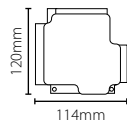

Net2 I/O board

Sales code 489-710
Price £245.00
More information <http://paxton.info/1343>