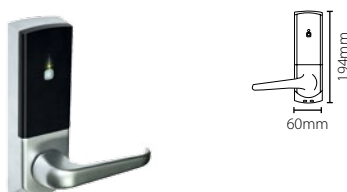

Compact Easyprox

Sales code 746-927
Price £285.00
More information <http://paxton.info/1265>