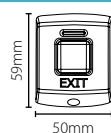

Paxton exit button - E50

Sales code 356-310

Price £32.00

More information <http://paxton.info/188>