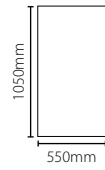

Net2 PaxLock demo case

Sales code 901-999
Price £250.00
More information <http://paxton.info/1315>

Net2 plus demo case

Sales code 541-427
Price £160.00
More information <http://paxton.info/1315>

Net2 demo board - Net2 plus