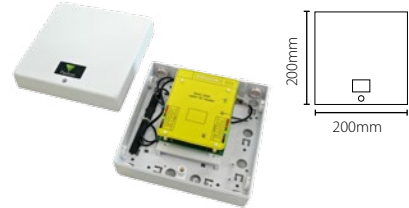

Net2 caller ID reader - Plastic housing

Sales code 460-210
Price £350.00
More information <http://paxton.info/1717>